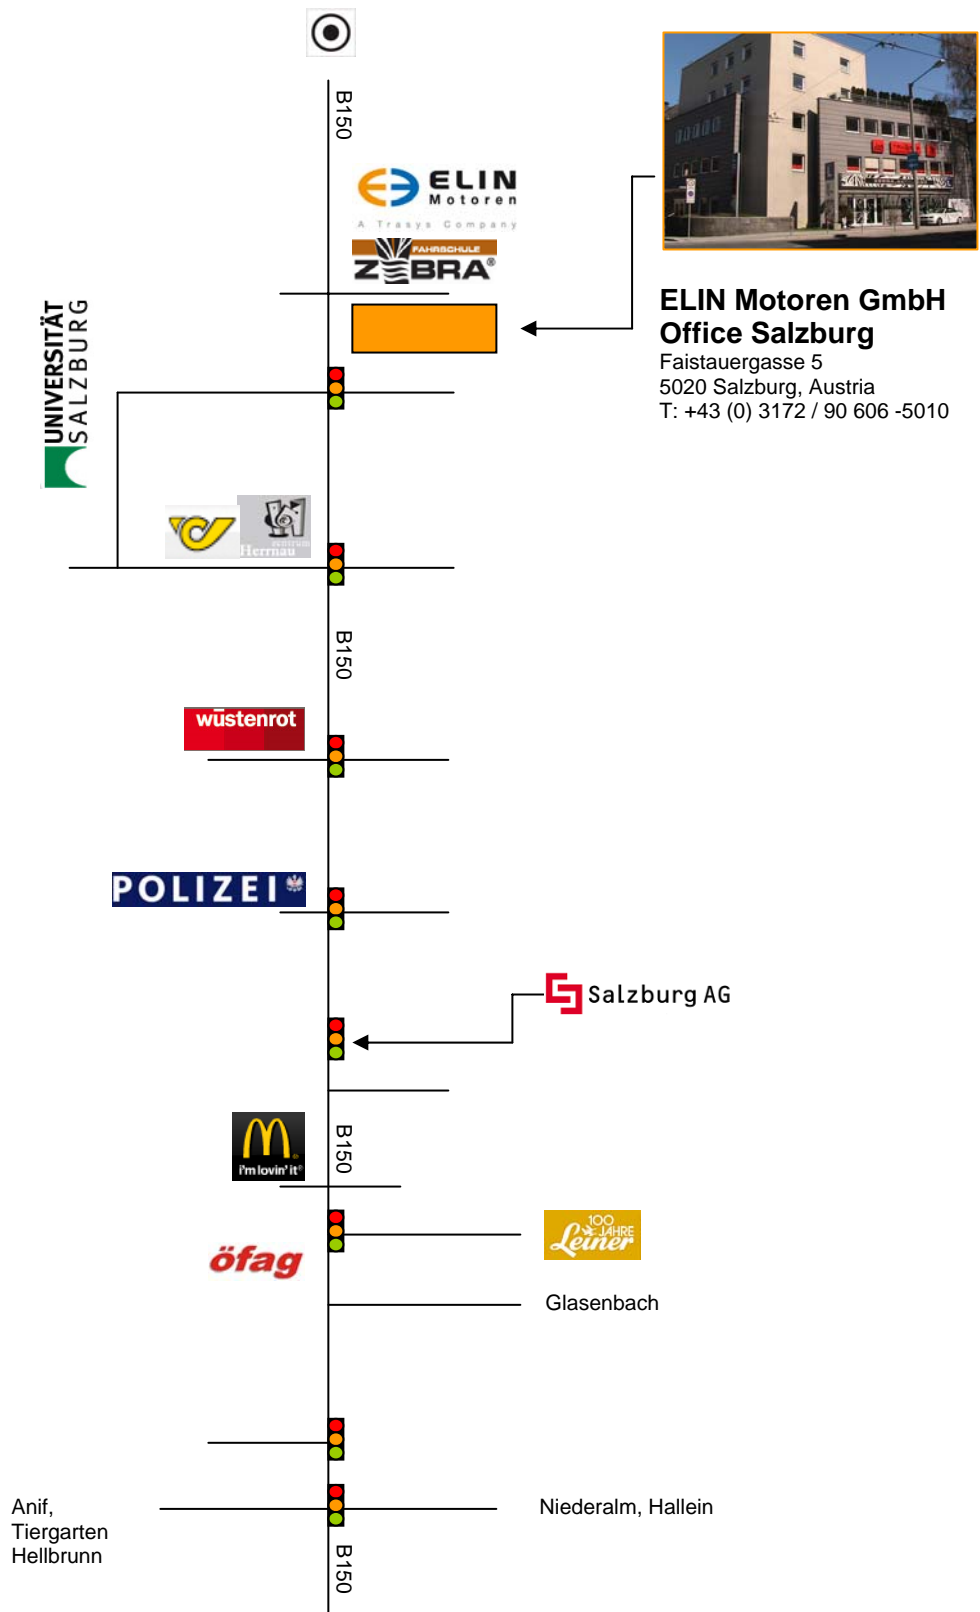

Salzburg City

Motorway A10 Tauernautobahn
Route to Wien, München

Motorway A10 Tauernautobahn
Route to Villach, Graz